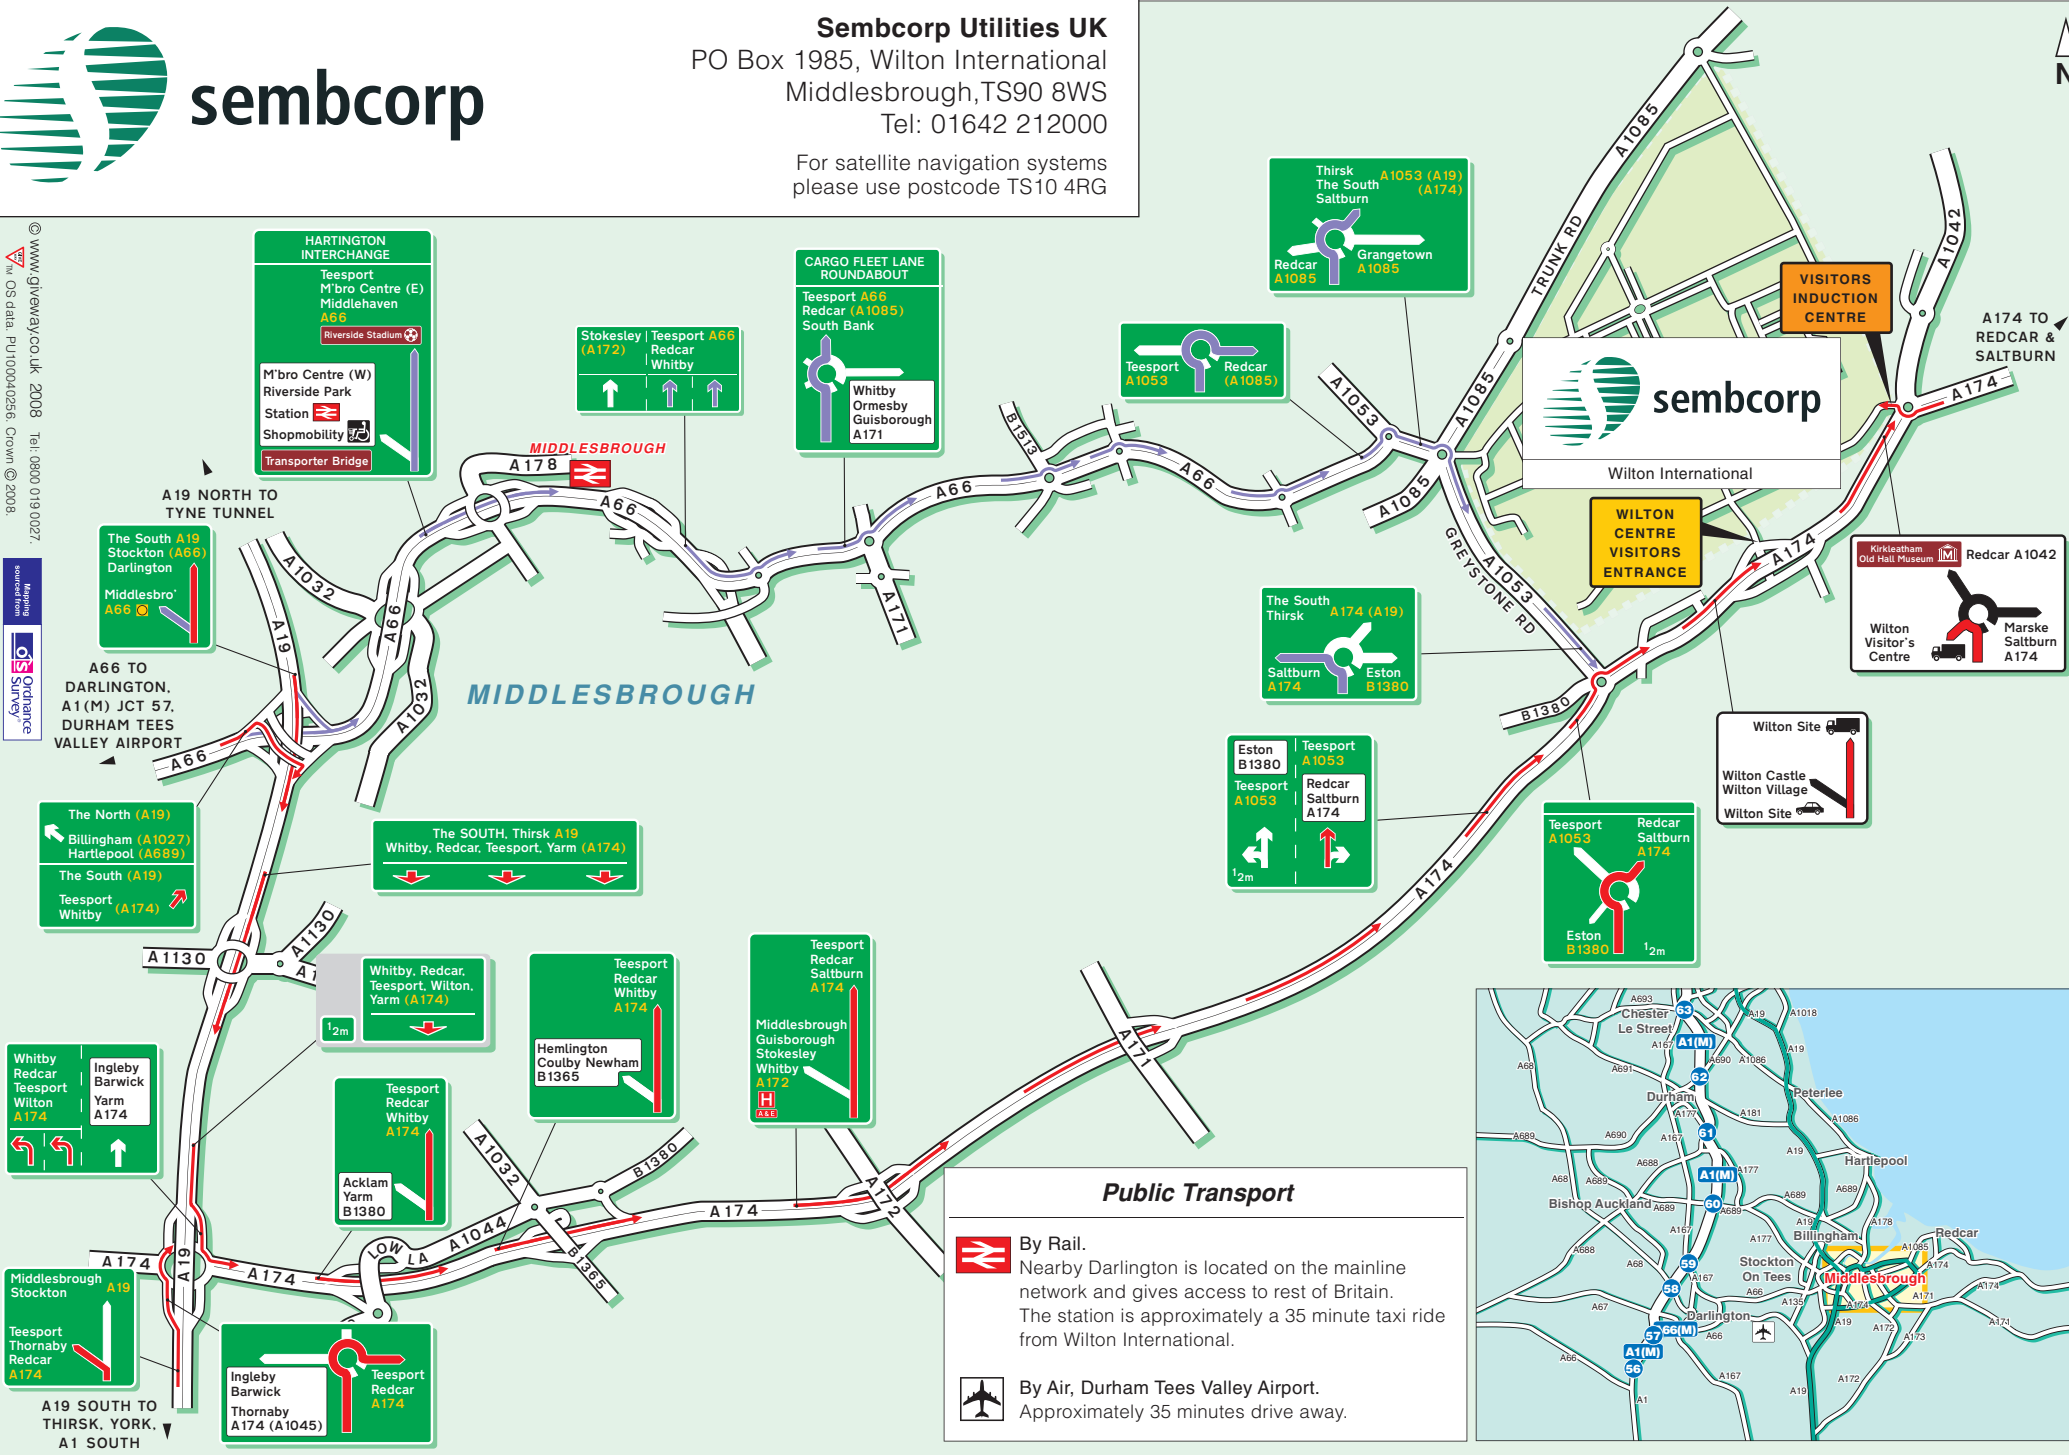

**Sembcorp Utilities UK**  
 PO Box 1985, Wilton International  
 Middlesbrough, TS90 8WS  
 Tel: 01642 212000

For satellite navigation systems  
 please use postcode TS10 4RG

© www.giveway.co.uk 2008. Tel: 0800 019 0227.  
 OS data. P1100040256. Crown © 2008.

Wilton International

A19 SOUTH TO THIRSK, YORK, A1 SOUTH

**Public Transport**

- By Rail.** Nearby Darlington is located on the mainline network and gives access to rest of Britain. The station is approximately a 35 minute taxi ride from Wilton International.
- By Air, Durham Tees Valley Airport.** Approximately 35 minutes drive away.