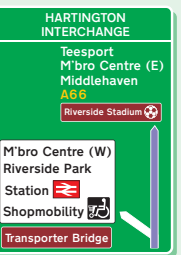

**Sembcorp Utilities UK**  
 PO Box 1985, Wilton International  
 Middlesbrough, TS90 8WS  
 Tel: 01642 212000

For satellite navigation systems  
 please use postcode TS10 4RG

© www.giveway.co.uk 2008. Tel: 0800 019 0227.  
 OS data. P1100040256. Crown © 2008.

Wilton International

A19 SOUTH TO THIRSK, YORK, A1 SOUTH

**Public Transport**

- By Rail.** Nearby Darlington is located on the mainline network and gives access to rest of Britain. The station is approximately a 35 minute taxi ride from Wilton International.
- By Air, Durham Tees Valley Airport.** Approximately 35 minutes drive away.